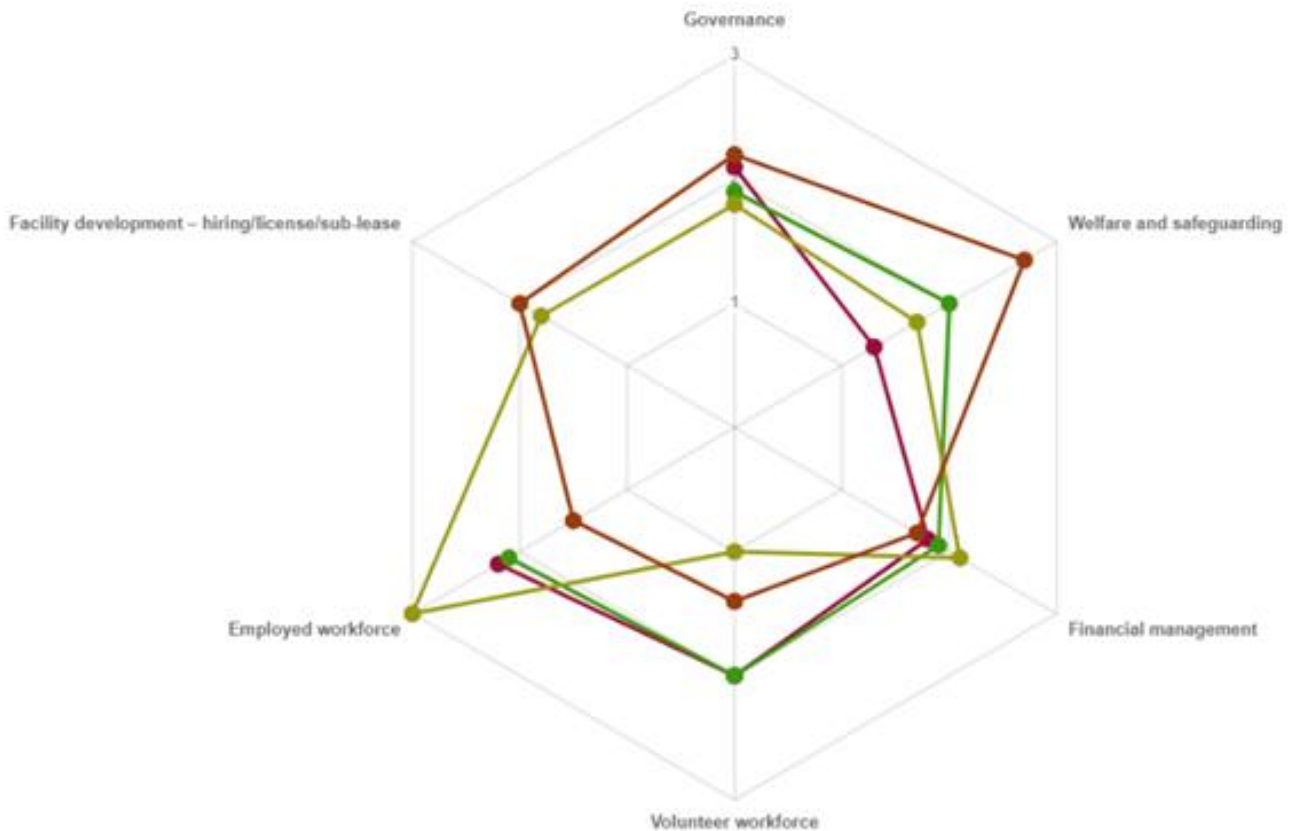

Overview of the Health Check Tool

The Club Matters Health Check Tool is a self-assessment tool designed to support anyone that runs community sports clubs, groups and organisations.

The interactive, and diagnostic, tool is designed to help you to understand your strengths and identify any areas for development to ensure you are providing a safe environment, whilst meeting your legal requirements.

The tool is particularly useful if; you are looking to start a club or organisation, want to check your current processes across five operational areas, or want to identify key areas of development.

Benefits of using the Health Check Tool

- It will get you thinking about how your organisation performs and whether there is any room for development.
- It can help you check that you are providing a safe environment for all and operating in a way that meets your legal requirements.
- It can help you to understand if you are likely to meet the minimum requirements of public funders such as Sport England.

Exploring core operational areas

The tool includes a series of questions, grouped into five key areas, that connect to the learning areas on Club Matters:

- Governance.
- Welfare and Safeguarding.
- Financial Management.
- Workforce (Volunteers and paid staff)
- Facility Development (Hired and leased facilities)