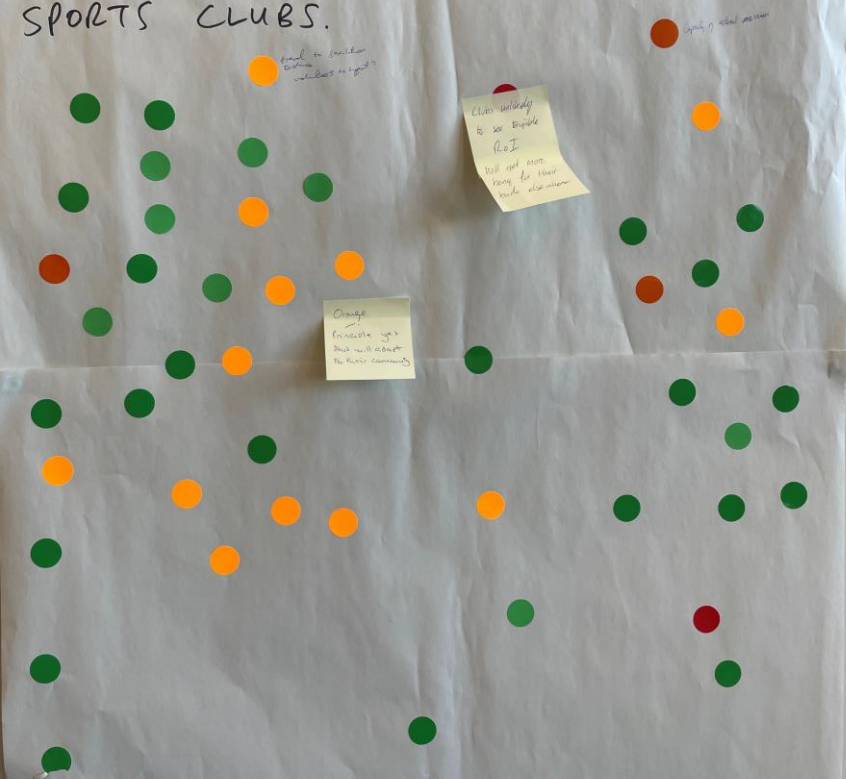

**CONTACT:** TO MAXIMISE OPPORTUNITIES FOR PLAYERS WHO WANT TO PLAY CONTACT RUGBY, MATCHES WILL BE SCHEDULED ACROSS THE WEEK ON DIFFERENT DAYS AND TIMES.

NON CONTACT: WALKING RUGBY  
INTEGRATED INTO NON CONTACT OFFER TO  
ENCOURAGE MIXED GENDER AND INTER  
GENERATIONAL OPPORTUNITIES.

# NON-CONTACT

NON CONTACT: NON CONTACT ON OFFER  
IN ITS OWN RIGHT AS A LIFELONG, YEAR -  
ROUND ACTIVITY.

NON CONTACT: NON CONTACT TO BE  
OFFERED IN THE MAJORITY OF SCHOOLS AND  
REGULARLY USED BY TEACHERS TO INTRODUCE THE  
GAME TO YOUNG PEOPLE.

# CLUB OF THE FUTURE

CLUB OF THE FUTURE: CLUBS WILL BE MORE DEMAND DRIVEN, DELIVERING MORE OF THEIR ACTIVITIES ACROSS PARKS, EDUCATIONAL INSTITUTIONS AND OTHER SPORTS CLUBS.

CLUB OF THE FUTURE: MORE CLUBS WILL CONSUME AND OFFER SHARED COMMON SERVICES.